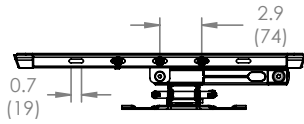

Product Specifications*

Fits most: 43–70" TVs
Supports up to: 120 lbs (54.4 kg)
Tilt: +15° to -1°
Mounting profile: 3.8" (9.7 cm)*
Maximum extension: 18.8" (47.8 cm)*
VESA compliance: 200x200 to 600x400
Mounting: Double-stud or solid wall
Warranty: 5 years
Color: Black

*adapter adds .2" (0.6 cm)

Series

OC40FM

OC40FMX

OC80FM

OC120FM

Take the guess work out of choosing your perfect mount! The OC120FM is compatible with most 43–70" TVs on the market today.

*Subject to change

800.MOUNT.IT (800.668.6848)

11122013

OC120FM technical data sheet

TOP VIEW

SIDE VIEW (EXTENDED)

FRONT VIEW

SIDE VIEW (NESTED)

TILT RANGE

WALL MOUNT BRACKET

VESA BRACKET (MM)
WITH ADAPTERS

VESA BRACKET (MM)

inches (mm)

	Packaging UPC	MC UPC
Americas	698833038415	10698833038412
International	698833038415	10698833038412

	Dimensions WxDxH Inches (mm)	Wt lbs (kg)	Qty
Box	23.2 x 12.8 x 4.5 (589x325x115)	16.4 (7.4)	NA
MC	24.4 x 10.4 x 13.4 (620x265x339)	34.9 (15.8)	2