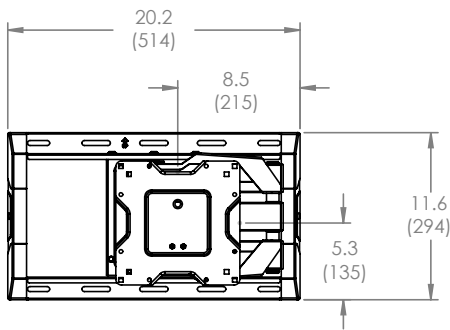

Product Specifications*

Fits most: 43–70" TVs
Supports up to: 120 lbs (54.4 kg)
Tilt: +15° to -1°
Mounting profile: 3.8" (9.7 cm)*
Maximum extension: 18.8" (47.8 cm)*
VESA compliance: 200x200 to 600x400
Mounting: Double-stud or solid wall
Warranty: 5 years
Color: Black

800.MOUNT.IT (800.668.6848)

11122013

OC120FM technical data sheet

TOP VIEW

SIDE VIEW (EXTENDED)

FRONT VIEW

SIDE VIEW (NESTED)

TILT RANGE

WALL MOUNT BRACKET

VESA BRACKET (MM)
WITH ADAPTERS

VESA BRACKET (MM)

inches (mm)

	Packaging UPC	MC UPC
Americas	698833038415	10698833038412
International	698833038415	10698833038412

	Dimensions WxDxH Inches (mm)	Wt lbs (kg)	Qty
Box	23.2 x 12.8 x 4.5 (589x325x115)	16.4 (7.4)	NA
MC	24.4 x 10.4 x 13.4 (620x265x339)	34.9 (15.8)	2