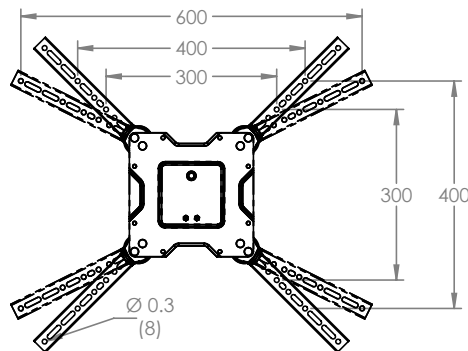

OC120FM product information sheet

The OC120FM is ideal for entry-level consumers looking for a low-profile and easy-to-use large full motion mount.

Product Benefits*

- Tilt forward or back to reduce glare or for overhead installations
- Pan display left or right to view from multiple rooms or seating areas
- Pull TV forward when mounted in a recessed space
- Included adapters fit a wide range of VESA patterns
- Lift n' Lock™ feature offers easy, three step installation
- Cable management channels guide wires from TV to wall for a clean install
- +/-3° post installation leveling
- 2.9" (7.4 cm) of lateral adjustment makes TV centering possible
- Open frame provides ample room for power and A/V cutouts behind TV
- Wall plate and arm design complements TV whether extended or nested to the wall
- Complete hardware kit included

Product Specifications*

Fits most: 43–70" TVs
Supports up to: 120 lbs (54.4 kg)
Tilt: +15° to -1°
Mounting profile: 3.8" (9.7 cm)*
Maximum extension: 18.8" (47.8 cm)*
VESA compliance: 200x200 to 600x400
Mounting: Double-stud or solid wall
Warranty: 5 years
Color: Black

800.MOUNT.IT (800.668.6848)

11122013

OC120FM technical data sheet

TOP VIEW

SIDE VIEW (EXTENDED)

FRONT VIEW

SIDE VIEW (NESTED)

TILT RANGE

WALL MOUNT BRACKET

VESA BRACKET (MM)
WITH ADAPTERS

VESA BRACKET (MM)

inches (mm)

	Packaging UPC	MC UPC
Americas	698833038415	10698833038412
International	698833038415	10698833038412

	Dimensions WxDxH Inches (mm)	Wt lbs (kg)	Qty
Box	23.2 x 12.8 x 4.5 (589x325x115)	16.4 (7.4)	NA
MC	24.4 x 10.4 x 13.4 (620x265x339)	34.9 (15.8)	2