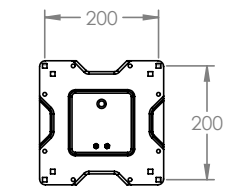

800.MOUNT.IT (800.668.6848)

11122013

OC120FM technical data sheet

TOP VIEW

SIDE VIEW (EXTENDED)

FRONT VIEW

SIDE VIEW (NESTED)

TILT RANGE

WALL MOUNT BRACKET

VESA BRACKET (MM)
WITH ADAPTERS

VESA BRACKET (MM)

inches (mm)

	Packaging UPC	MC UPC
Americas	698833038415	10698833038412
International	698833038415	10698833038412

	Dimensions WxDxH Inches (mm)	Wt lbs (kg)	Qty
Box	23.2 x 12.8 x 4.5 (589x325x115)	16.4 (7.4)	NA
MC	24.4 x 10.4 x 13.4 (620x265x339)	34.9 (15.8)	2