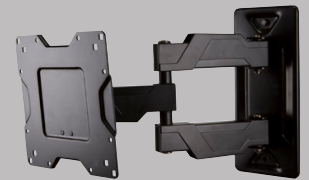

OC120FM product information sheet

The OC120FM is ideal for entry-level consumers looking for a low-profile and easy-to-use large full motion mount.

Product Benefits*

- Tilt forward or back to reduce glare or for overhead installations
- Pan display left or right to view from multiple rooms or seating areas
- Pull TV forward when mounted in a recessed space
- Included adapters fit a wide range of VESA patterns
- Lift n' Lock™ feature offers easy, three step installation
- Cable management channels guide wires from TV to wall for a clean install
- +/-3° post installation leveling
- 2.9" (7.4 cm) of lateral adjustment makes TV centering possible
- Open frame provides ample room for power and A/V cutouts behind TV
- Wall plate and arm design complements TV whether extended or nested to the wall
- Complete hardware kit included

Product Specifications*

Fits most: 43–70" TVs
Supports up to: 120 lbs (54.4 kg)
Tilt: +15° to -1°
Mounting profile: 3.8" (9.7 cm)*
Maximum extension: 18.8" (47.8 cm)*
VESA compliance: 200x200 to 600x400
Mounting: Double-stud or solid wall
Warranty: 5 years
Color: Black

*adapter adds .2" (0.6 cm)

Series

OC40FM

OC40FMX

OC80FM

OC120FM

Take the guess work out of choosing your perfect mount! The OC120FM is compatible with most 43–70" TVs on the market today.

*Subject to change

WALL MOUNT BRACKET

VESA BRACKET (MM)
WITH ADAPTERS

VESA BRACKET (MM)

inches (mm)

	Packaging UPC	MC UPC
Americas	698833038415	10698833038412
International	698833038415	10698833038412

	Dimensions WxDxH Inches (mm)	Wt lbs (kg)	Qty
Box	23.2 x 12.8 x 4.5 (589x325x115)	16.4 (7.4)	NA
MC	24.4 x 10.4 x 13.4 (620x265x339)	34.9 (15.8)	2