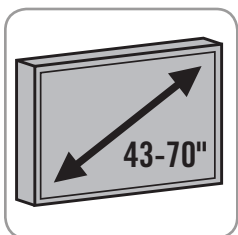

OC120FM product information sheet

The OC120FM is ideal for entry-level consumers looking for a low-profile and easy-to-use large full motion mount.

Product Benefits*

- Tilt forward or back to reduce glare or for overhead installations
- Pan display left or right to view from multiple rooms or seating areas
- Pull TV forward when mounted in a recessed space
- Included adapters fit a wide range of VESA patterns
- Lift n' Lock™ feature offers easy, three step installation
- Cable management channels guide wires from TV to wall for a clean install
- +/-3° post installation leveling
- 2.9" (7.4 cm) of lateral adjustment makes TV centering possible
- Open frame provides ample room for power and A/V cutouts behind TV
- Wall plate and arm design complements TV whether extended or nested to the wall
- Complete hardware kit included

Product Specifications*

Fits most: 43–70" TVs
Supports up to: 120 lbs (54.4 kg)
Tilt: +15° to -1°
Mounting profile: 3.8" (9.7 cm)*
Maximum extension: 18.8" (47.8 cm)*
VESA compliance: 200x200 to 600x400
Mounting: Double-stud or solid wall
Warranty: 5 years
Color: Black

*adapter adds .2" (0.6 cm)

Series

OC40FM

OC40FMX

OC80FM

OC120FM

Take the guess work out of choosing your perfect mount! The OC120FM is compatible with most 43–70" TVs on the market today.

*Subject to change

WALL MOUNT BRACKET

VESA BRACKET (MM)
WITH ADAPTERS

VESA BRACKET (MM)

inches (mm)

	Packaging UPC	MC UPC
Americas	698833038415	10698833038412
International	698833038415	10698833038412

	Dimensions WxDxH Inches (mm)	Wt lbs (kg)	Qty
Box	23.2 x 12.8 x 4.5 (589x325x115)	16.4 (7.4)	NA
MC	24.4 x 10.4 x 13.4 (620x265x339)	34.9 (15.8)	2