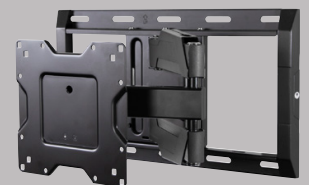

OC120FM product information sheet

The OC120FM is ideal for entry-level consumers looking for a low-profile and easy-to-use large full motion mount.

Product Benefits*

- Tilt forward or back to reduce glare or for overhead installations
- Pan display left or right to view from multiple rooms or seating areas
- Pull TV forward when mounted in a recessed space
- Included adapters fit a wide range of VESA patterns
- Lift n' Lock™ feature offers easy, three step installation
- Cable management channels guide wires from TV to wall for a clean install
- +/-3° post installation leveling
- 2.9" (7.4 cm) of lateral adjustment makes TV centering possible
- Open frame provides ample room for power and A/V cutouts behind TV
- Wall plate and arm design complements TV whether extended or nested to the wall
- Complete hardware kit included

Product Specifications*

Fits most: 43–70" TVs
Supports up to: 120 lbs (54.4 kg)
Tilt: +15° to -1°
Mounting profile: 3.8" (9.7 cm)*
Maximum extension: 18.8" (47.8 cm)*
VESA compliance: 200x200 to 600x400
Mounting: Double-stud or solid wall
Warranty: 5 years
Color: Black

*adapter adds .2" (0.6 cm)

Series

OC40FM

OC40FMX

OC80FM

OC120FM

Take the guess work out of choosing your perfect mount! The OC120FM is compatible with most 43–70" TVs on the market today.

*Subject to change

WALL MOUNT BRACKET

VESA BRACKET (MM)
WITH ADAPTERS

VESA BRACKET (MM)

inches (mm)

	Packaging UPC	MC UPC
Americas	698833038415	10698833038412
International	698833038415	10698833038412

	Dimensions WxDxH Inches (mm)	Wt lbs (kg)	Qty
Box	23.2 x 12.8 x 4.5 (589x325x115)	16.4 (7.4)	NA
MC	24.4 x 10.4 x 13.4 (620x265x339)	34.9 (15.8)	2