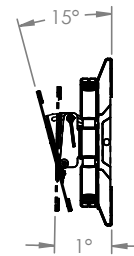

OC120FM product information sheet

The OC120FM is ideal for entry-level consumers looking for a low-profile and easy-to-use large full motion mount.

Product Benefits*

- Tilt forward or back to reduce glare or for overhead installations
- Pan display left or right to view from multiple rooms or seating areas
- Pull TV forward when mounted in a recessed space
- Included adapters fit a wide range of VESA patterns
- Lift n' Lock™ feature offers easy, three step installation
- Cable management channels guide wires from TV to wall for a clean install
- +/-3° post installation leveling
- 2.9" (7.4 cm) of lateral adjustment makes TV centering possible
- Open frame provides ample room for power and A/V cutouts behind TV
- Wall plate and arm design complements TV whether extended or nested to the wall
- Complete hardware kit included

Product Specifications*

Fits most: 43–70" TVs
Supports up to: 120 lbs (54.4 kg)
Tilt: +15° to -1°
Mounting profile: 3.8" (9.7 cm)*
Maximum extension: 18.8" (47.8 cm)*
VESA compliance: 200x200 to 600x400
Mounting: Double-stud or solid wall
Warranty: 5 years
Color: Black

800.MOUNT.IT (800.668.6848)

11122013

OC120FM technical data sheet

TOP VIEW

SIDE VIEW (EXTENDED)

FRONT VIEW

SIDE VIEW (NESTED)

TILT RANGE

WALL MOUNT BRACKET

VESA BRACKET (MM)
WITH ADAPTERS

VESA BRACKET (MM)

inches (mm)

	Packaging UPC	MC UPC
Americas	698833038415	10698833038412
International	698833038415	10698833038412

	Dimensions WxDxH Inches (mm)	Wt lbs (kg)	Qty
Box	23.2 x 12.8 x 4.5 (589x325x115)	16.4 (7.4)	NA
MC	24.4 x 10.4 x 13.4 (620x265x339)	34.9 (15.8)	2