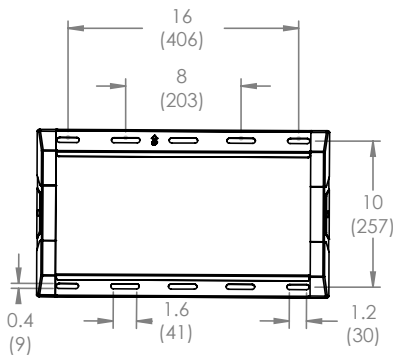

Product Specifications*

Fits most: 43–70" TVs
Supports up to: 120 lbs (54.4 kg)
Tilt: +15° to -1°
Mounting profile: 3.8" (9.7 cm)*
Maximum extension: 18.8" (47.8 cm)*
VESA compliance: 200x200 to 600x400
Mounting: Double-stud or solid wall
Warranty: 5 years
Color: Black

800.MOUNT.IT (800.668.6848)

11122013

OC120FM technical data sheet

TOP VIEW

SIDE VIEW (EXTENDED)

FRONT VIEW

SIDE VIEW (NESTED)

TILT RANGE

WALL MOUNT BRACKET

VESA BRACKET (MM)
WITH ADAPTERS

VESA BRACKET (MM)

inches (mm)

	Packaging UPC	MC UPC
Americas	698833038415	10698833038412
International	698833038415	10698833038412

	Dimensions WxDxH Inches (mm)	Wt lbs (kg)	Qty
Box	23.2 x 12.8 x 4.5 (589x325x115)	16.4 (7.4)	NA
MC	24.4 x 10.4 x 13.4 (620x265x339)	34.9 (15.8)	2