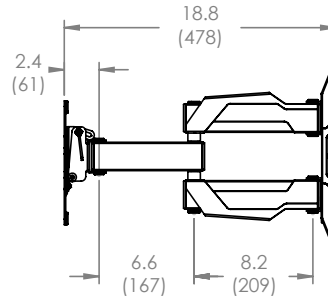

Product Specifications*

Fits most: 43–70" TVs
Supports up to: 120 lbs (54.4 kg)
Tilt: +15° to -1°
Mounting profile: 3.8" (9.7 cm)*
Maximum extension: 18.8" (47.8 cm)*
VESA compliance: 200x200 to 600x400
Mounting: Double-stud or solid wall
Warranty: 5 years
Color: Black

800.MOUNT.IT (800.668.6848)

11122013

OC120FM technical data sheet

TOP VIEW

SIDE VIEW (EXTENDED)

FRONT VIEW

SIDE VIEW (NESTED)

TILT RANGE

WALL MOUNT BRACKET

VESA BRACKET (MM)
WITH ADAPTERS

VESA BRACKET (MM)

inches (mm)

	Packaging UPC	MC UPC
Americas	698833038415	10698833038412
International	698833038415	10698833038412

	Dimensions WxDxH Inches (mm)	Wt lbs (kg)	Qty
Box	23.2 x 12.8 x 4.5 (589x325x115)	16.4 (7.4)	NA
MC	24.4 x 10.4 x 13.4 (620x265x339)	34.9 (15.8)	2