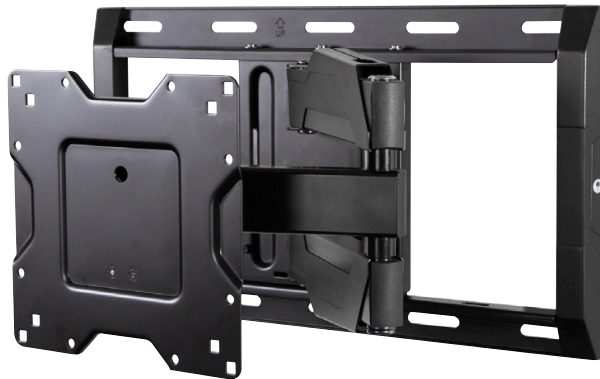

OC120FM product information sheet

The OC120FM is ideal for entry-level consumers looking for a low-profile and easy-to-use large full motion mount.

Product Benefits*

- Tilt forward or back to reduce glare or for overhead installations
- Pan display left or right to view from multiple rooms or seating areas
- Pull TV forward when mounted in a recessed space
- Included adapters fit a wide range of VESA patterns
- Lift n' Lock™ feature offers easy, three step installation
- Cable management channels guide wires from TV to wall for a clean install
- +/-3° post installation leveling
- 2.9" (7.4 cm) of lateral adjustment makes TV centering possible
- Open frame provides ample room for power and A/V cutouts behind TV
- Wall plate and arm design complements TV whether extended or nested to the wall
- Complete hardware kit included

Product Specifications*

Fits most: 43–70" TVs
Supports up to: 120 lbs (54.4 kg)
Tilt: +15° to -1°
Mounting profile: 3.8" (9.7 cm)*
Maximum extension: 18.8" (47.8 cm)*
VESA compliance: 200x200 to 600x400
Mounting: Double-stud or solid wall
Warranty: 5 years
Color: Black

*adapter adds .2" (0.6 cm)

Series

OC40FM

OC40FMX

OC80FM

OC120FM

Take the guess work out of choosing your perfect mount! The OC120FM is compatible with most 43–70" TVs on the market today.

*Subject to change

WALL MOUNT BRACKET

VESA BRACKET (MM)
WITH ADAPTERS

VESA BRACKET (MM)

inches (mm)

	Packaging UPC	MC UPC
Americas	698833038415	10698833038412
International	698833038415	10698833038412

	Dimensions WxDxH Inches (mm)	Wt lbs (kg)	Qty
Box	23.2 x 12.8 x 4.5 (589x325x115)	16.4 (7.4)	NA
MC	24.4 x 10.4 x 13.4 (620x265x339)	34.9 (15.8)	2