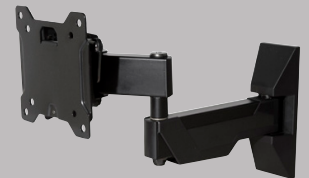

OC120FM product information sheet

The OC120FM is ideal for entry-level consumers looking for a low-profile and easy-to-use large full motion mount.

Product Benefits*

- Tilt forward or back to reduce glare or for overhead installations
- Pan display left or right to view from multiple rooms or seating areas
- Pull TV forward when mounted in a recessed space
- Included adapters fit a wide range of VESA patterns
- Lift n' Lock™ feature offers easy, three step installation
- Cable management channels guide wires from TV to wall for a clean install
- +/-3° post installation leveling
- 2.9" (7.4 cm) of lateral adjustment makes TV centering possible
- Open frame provides ample room for power and A/V cutouts behind TV
- Wall plate and arm design complements TV whether extended or nested to the wall
- Complete hardware kit included

Product Specifications*

Fits most: 43–70" TVs
Supports up to: 120 lbs (54.4 kg)
Tilt: +15° to -1°
Mounting profile: 3.8" (9.7 cm)*
Maximum extension: 18.8" (47.8 cm)*
VESA compliance: 200x200 to 600x400
Mounting: Double-stud or solid wall
Warranty: 5 years
Color: Black

*adapter adds .2" (0.6 cm)

Series

OC40FM

OC40FMX

OC80FM

OC120FM

Take the guess work out of choosing your perfect mount! The OC120FM is compatible with most 43–70" TVs on the market today.

*Subject to change