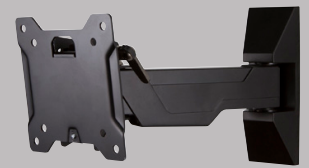

OC120FM product information sheet

The OC120FM is ideal for entry-level consumers looking for a low-profile and easy-to-use large full motion mount.

Product Benefits*

- Tilt forward or back to reduce glare or for overhead installations
- Pan display left or right to view from multiple rooms or seating areas
- Pull TV forward when mounted in a recessed space
- Included adapters fit a wide range of VESA patterns
- Lift n' Lock™ feature offers easy, three step installation
- Cable management channels guide wires from TV to wall for a clean install
- +/-3° post installation leveling
- 2.9" (7.4 cm) of lateral adjustment makes TV centering possible
- Open frame provides ample room for power and A/V cutouts behind TV
- Wall plate and arm design complements TV whether extended or nested to the wall
- Complete hardware kit included

Product Specifications*

Fits most: 43–70" TVs
Supports up to: 120 lbs (54.4 kg)
Tilt: +15° to -1°
Mounting profile: 3.8" (9.7 cm)*
Maximum extension: 18.8" (47.8 cm)*
VESA compliance: 200x200 to 600x400
Mounting: Double-stud or solid wall
Warranty: 5 years
Color: Black

*adapter adds .2" (0.6 cm)

Series

OC40FM

OC40FMX

OC80FM

OC120FM

Take the guess work out of choosing your perfect mount! The OC120FM is compatible with most 43–70" TVs on the market today.

*Subject to change