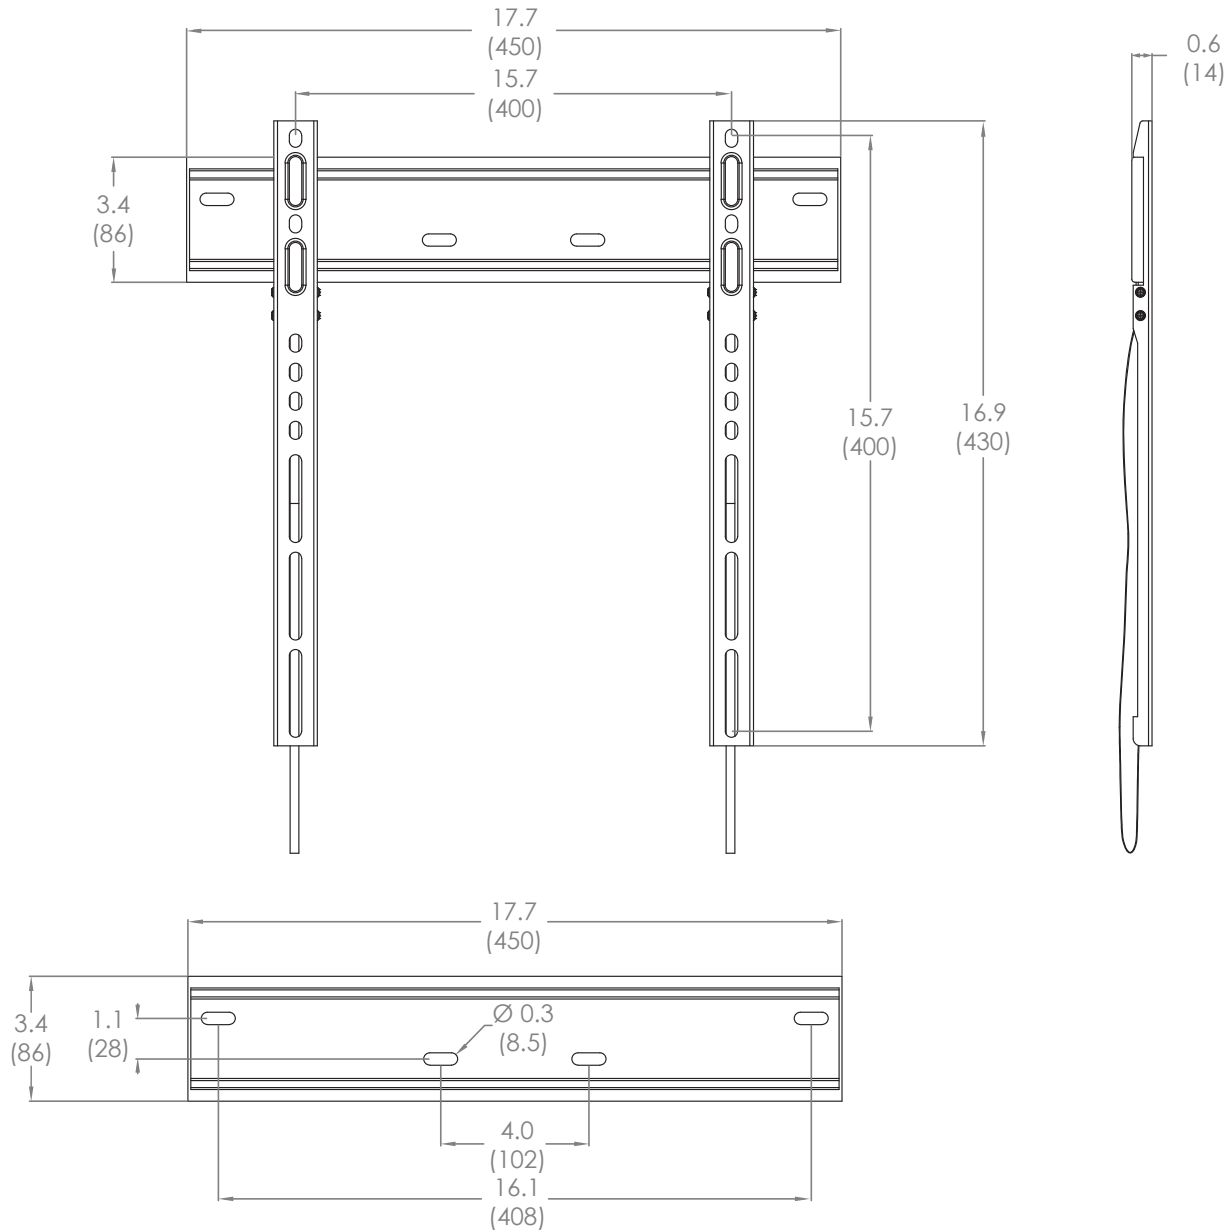

OC80F.2

Protect your TV from accidental bumps and tips by mounting it safely to the wall.

PRODUCT SPECIFICATIONS*

Fits most: 37-55" TVs

Supports up to: 80 lbs (36 kg)

Mounting profile: 0.6" (1,4 cm)

Universal & VESA compliance:

200x200 to 400x400

Mounting: Double-stud

Warranty: 5 years

Color: Black

PRODUCT BENEFITS*

- Low profile "hidden" design
- Ideal for TVs with bottom or side-loading connectors
- Lift n' Lock™ feature offers easy, three step installation
- Horizontal wall plate requires only two holes for quick installation
- Wall plate has integrated level
- Small footprint provides ample room for power and AV cutouts behind TV
- Vertical rails fit VESA and non-VESA TVs
- Vertical rails slide on wall plate for minor left/right repositioning
- UL listed for safety
- Complete hardware kit included

*Subject to change

SERIES:

FULL MOTION

TILT

FIXED

OC80F.2

inches (mm)

	UPC	Dimensions WxDxH inches (mm)	Wt lbs (kg)	Qty
Box	698833048384	19.8 x 0.7 x 6.1 (504x18x155)	4.3 (2)	--
MC	10698833048381	20.3 x 9.5 x 8.3 (514x241x210)	18 (8,1)	4